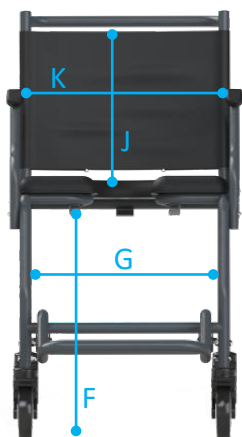

# Frido 2000 Technical Specifications

Overall Dimension	H x W x D	37"x 21.5"x 40"
Weight Capacity		150 Kg
Product Weight		18.5 Kg
Gross Weight (With Box)		23 Kg
Package Dimension	H x W x D	27"x 23"x 18"

Seat Width	A	19"
Seat Depth	B	18"
Hole Diameter	C	6.5"
Push handle to Hole	E	11"

Commode Height Clearance	F	18.5"
Commode Width Clearance	G	17"
Backrest Height	J	14"
Width Between Armrests	K	18.5"

Seat Height	L	23"
Seat to Armrest Height	M	8.5"
Footplate distance	N	19"
Push Handle Clearance	P	35.5"

# FRIDO 2000 || Technical Specifications

Parameters	Notation	Specification
Overall Dimension	H x W x D	37" x 21.5" x 40"
Weight Capacity		150 Kg
Product Weight		18.5 Kg
Seat Width	A	19"
Seat Depth	B	18"
Hole Diameter	C	6.5"
Push Handle to Hole	E	11"

# FRIDO 2000|| Technical Specifications

Parameters	Notation	Specification
Commode Height Clearance	F	18.5"
Commode Width Clearance	G	17"
Backrest Height	J	14"
Width Between Armrests	K	18.5"
Seat Height	L	23"
Seat to Armrest Height	M	8.5"
Footplate Distance	N	19"
Push Handle Clearance	P	35.5"