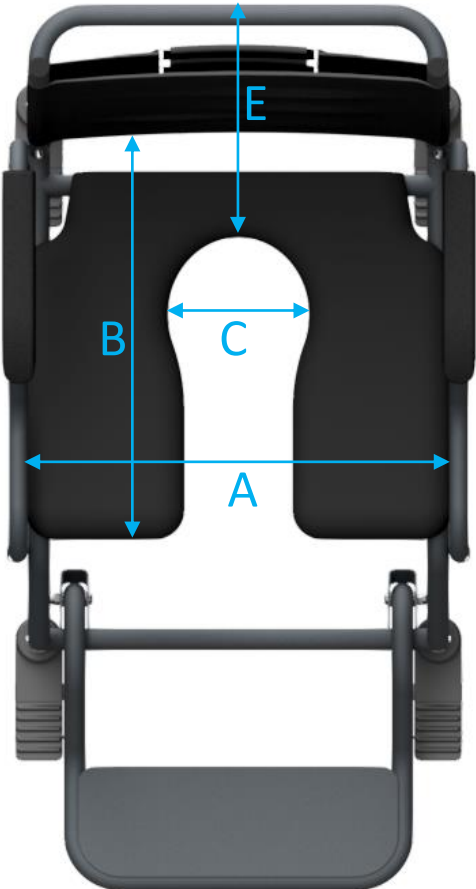

# Frido 2000 Technical Specifications

Overall Dimension	H x W x D	37"x 21.5"x 40"
Weight Capacity		150 Kg
Product Weight		18.5 Kg
Gross Weight (With Box)		23 Kg
Package Dimension	H x W x D	27"x 23"x 18"

Seat Width	A	19"
Seat Depth	B	18"
Hole Diameter	C	6.5"
Push handle to Hole	E	11"

Commode Height Clearance	F	18.5"
Commode Width Clearance	G	17"
Backrest Height	J	14"
Width Between Armrests	K	18.5"

Seat Height	L	23"
Seat to Armrest Height	M	8.5"
Footplate distance	N	19"
Push Handle Clearance	P	35.5"

# FRIDO 2000 || Technical Specifications

Parameters	Notation	Specification
Overall Dimension	H x W x D	37" x 21.5" x 40"
Weight Capacity		150 Kg
Product Weight		18.5 Kg
Seat Width	A	19"
Seat Depth	B	18"
Hole Diameter	C	6.5"
Push Handle to Hole	E	11"

# FRIDO 2000|| Technical Specifications

Parameters	Notation	Specification
Commode Height Clearance	F	18.5"
Commode Width Clearance	G	17"
Backrest Height	J	14"
Width Between Armrests	K	18.5"
Seat Height	L	23"
Seat to Armrest Height	M	8.5"
Footplate Distance	N	19"
Push Handle Clearance	P	35.5"