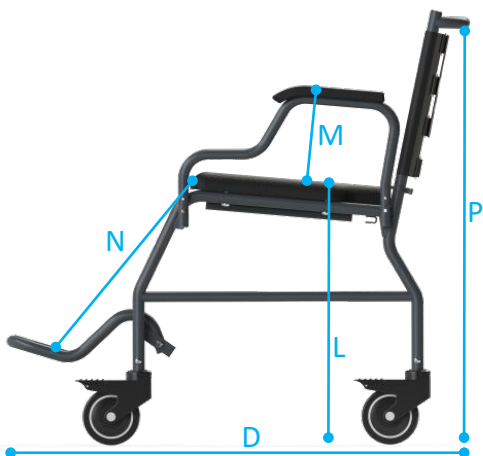

# Frido 2000 Technical Specifications

Overall Dimension	H x W x D	37"x 21.5"x 40"
Weight Capacity		150 Kg
Product Weight		18.5 Kg
Gross Weight (With Box)		23 Kg
Package Dimension	H x W x D	27"x 23"x 18"

Seat Width	A	19"
Seat Depth	B	18"
Hole Diameter	C	6.5"
Push handle to Hole	E	11"

Commode Height Clearance	F	18.5"
Commode Width Clearance	G	17"
Backrest Height	J	14"
Width Between Armrests	K	18.5"

Seat Height	L	23"
Seat to Armrest Height	M	8.5"
Footplate distance	N	19"
Push Handle Clearance	P	35.5"

# FRIDO 2000 || Technical Specifications

Parameters	Notation	Specification
Overall Dimension	H x W x D	37" x 21.5" x 40"
Weight Capacity		150 Kg
Product Weight		18.5 Kg
Seat Width	A	19"
Seat Depth	B	18"
Hole Diameter	C	6.5"
Push Handle to Hole	E	11"