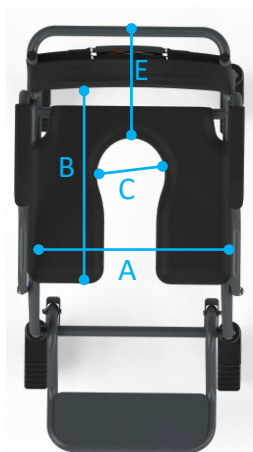

# Frido 2000 Technical Specifications

Overall Dimension	H x W x D	37"x 21.5"x 40"
Weight Capacity		150 Kg
Product Weight		18.5 Kg
Gross Weight (With Box)		23 Kg
Package Dimension	H x W x D	27"x 23"x 18"

Seat Width	A	19"
Seat Depth	B	18"
Hole Diameter	C	6.5"
Push handle to Hole	E	11"

Commode Height Clearance	F	18.5"
Commode Width Clearance	G	17"
Backrest Height	J	14"
Width Between Armrests	K	18.5"

Seat Height	L	23"
Seat to Armrest Height	M	8.5"
Footplate distance	N	19"
Push Handle Clearance	P	35.5"

# FRIDO 2000 || Technical Specifications

Parameters	Notation	Specification
Overall Dimension	H x W x D	37" x 21.5" x 40"
Weight Capacity		150 Kg
Product Weight		18.5 Kg
Seat Width	A	19"
Seat Depth	B	18"
Hole Diameter	C	6.5"
Push Handle to Hole	E	11"

# FRIDO 2000|| Technical Specifications

Parameters	Notation	Specification
Commode Height Clearance	F	18.5"
Commode Width Clearance	G	17"
Backrest Height	J	14"
Width Between Armrests	K	18.5"
Seat Height	L	23"
Seat to Armrest Height	M	8.5"
Footplate Distance	N	19"
Push Handle Clearance	P	35.5"